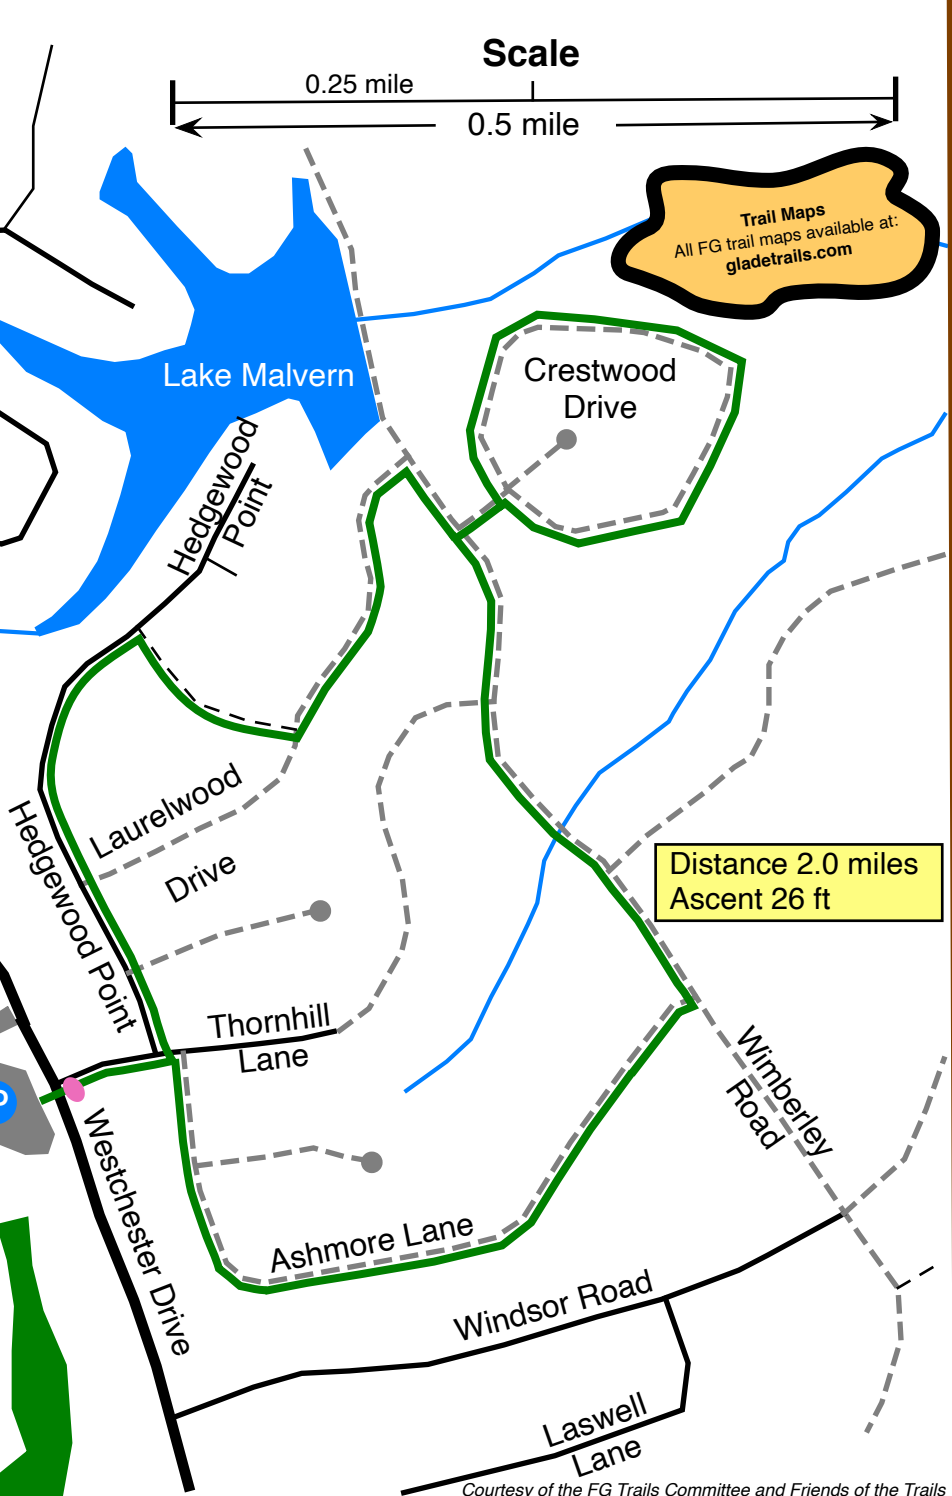

Fairfield Glade

Thornhill Trail

Biking & Walking

Key

- Thornhill Trail
- Paved Roads
- Gravel/Grass Roads
- Parking
- Golf Course Fairway
- Trailhead

Directions to Trail:
 Take Peavine Road east. Turn right onto Westchester Drive. After 2.0 miles turn right into the Dorchester Golf Club parking lot. Park away from the clubhouse, near Westchester Drive at the trailhead.

Carefully cross Westchester Drive to the trailhead on Thornhill Lane. Most roads are unsigned so follow the trail posts and signs.

Courtesy of the FG Trails Committee and Friends of the Trails

UTILIZE TRAILS AT YOUR OWN RISK AND BEWARE OF WILDLIFE. Only utilize trails if you are in good health and have no ailments preventing physical activity. No motorized vehicles. Please follow suggested route and stay off other grassy roads as route may be blocked by fallen trees. Please stay on trails and off private property.