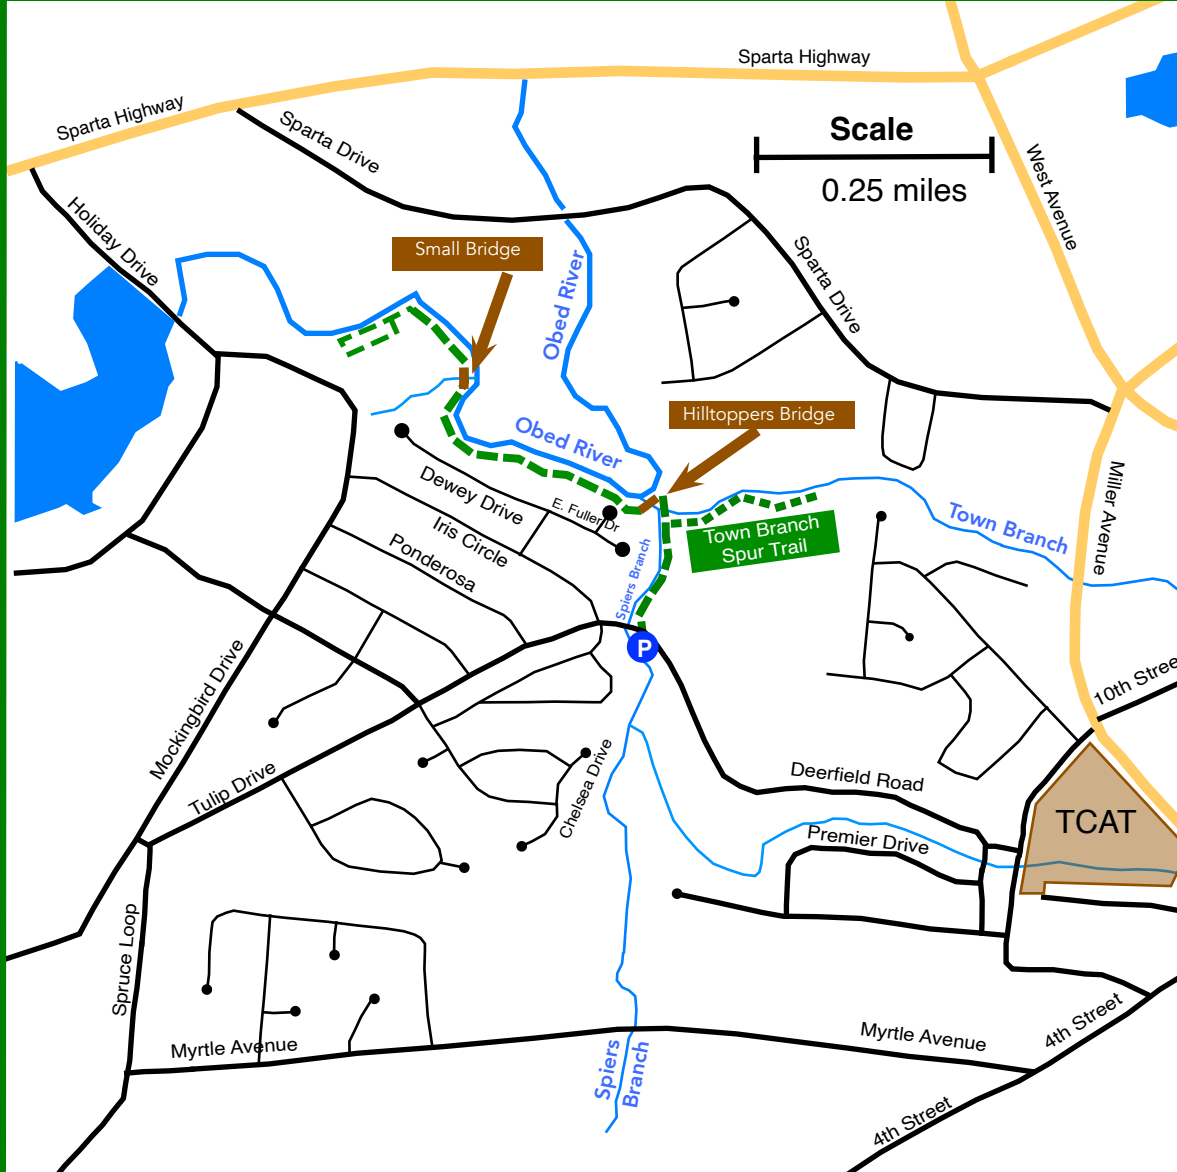

Crossville Greenway

Habitat Trail

The trails depicted in this map are concepts developed by the Friends of the Trails. They have no official standing.

Key

- Habitat Trail
- Town Branch Spur Trail

Distances

- Main Trail + Spur = 2.1 miles in & out
- Main Trail alone = 1.7 miles in & out

P Trail-head Parking lot on Deerfield Road

The primary access point for this trail is from Deerfield Road. We plan to have additional access points in the future but they will depend on getting permission from other property owners.