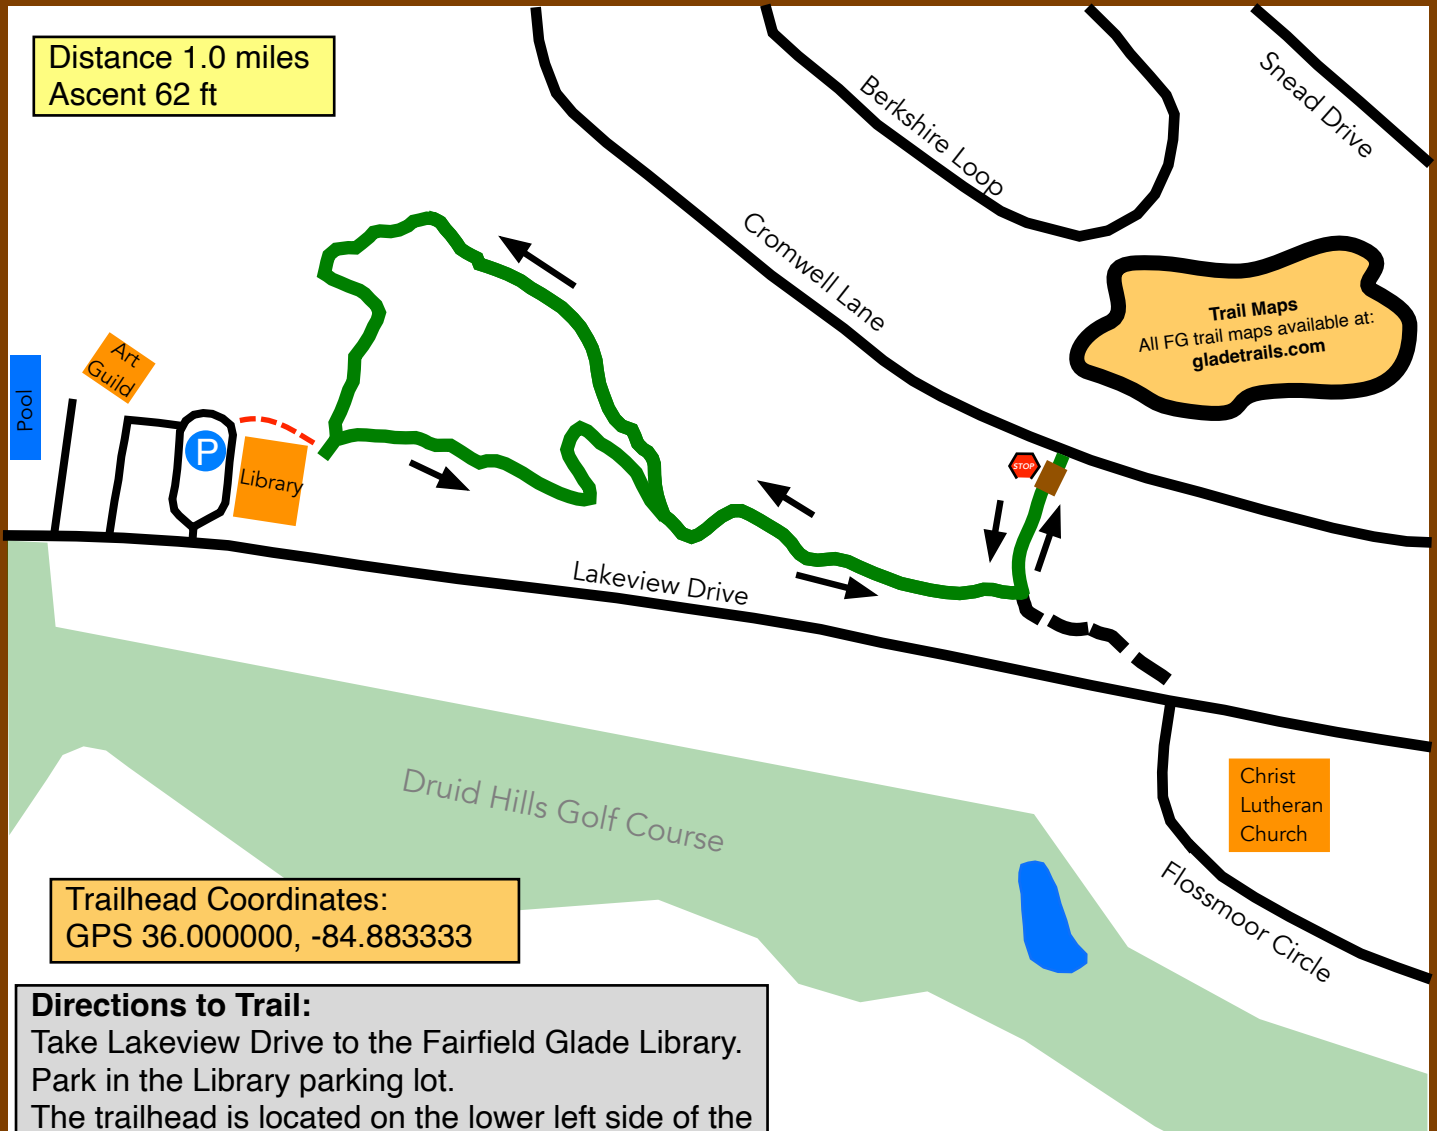

# Fairfield Glade Library Trail

## Walking

Distance 1.0 miles  
Ascent 62 ft

Trail Maps  
All FG trail maps available at:  
[gladetrails.com](http://gladetrails.com)

Trailhead Coordinates:  
GPS 36.000000, -84.883333

**Directions to Trail:**  
Take Lakeview Drive to the Fairfield Glade Library. Park in the Library parking lot. The trailhead is located on the lower left side of the library, near the restrooms.

**Trail Description:**  
This is a lollipop trail--the loop can be hiked either clockwise or counterclockwise. When you get to the end of the "stick" at Lakeview Drive, turn around and retrace your steps back to the loop.