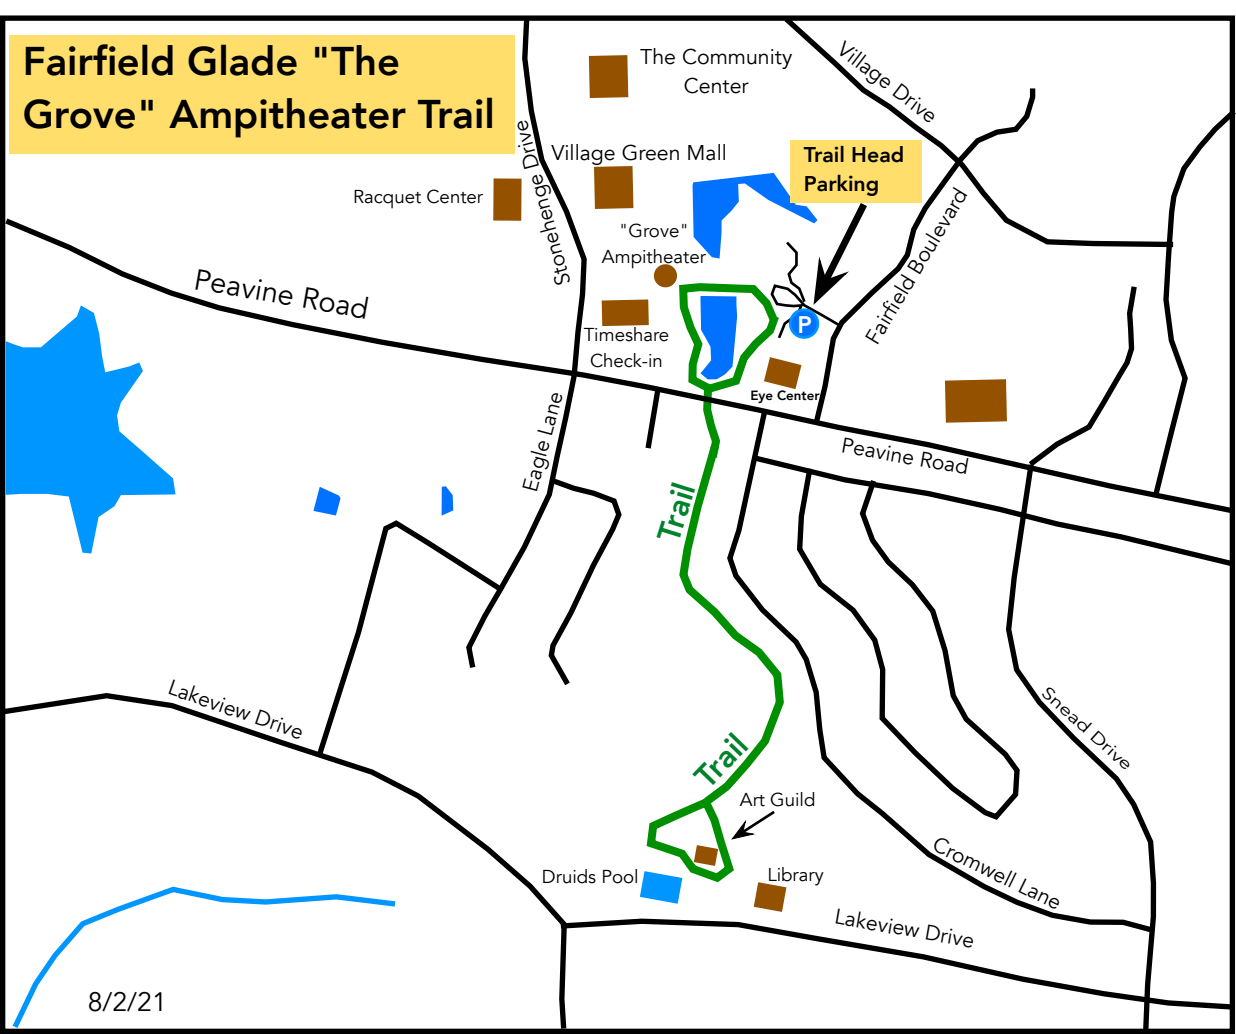

Fairfield Glade "The Grove" Ampitheater Trail

Trail Head
Parking

Trail

Trail

8/2/21