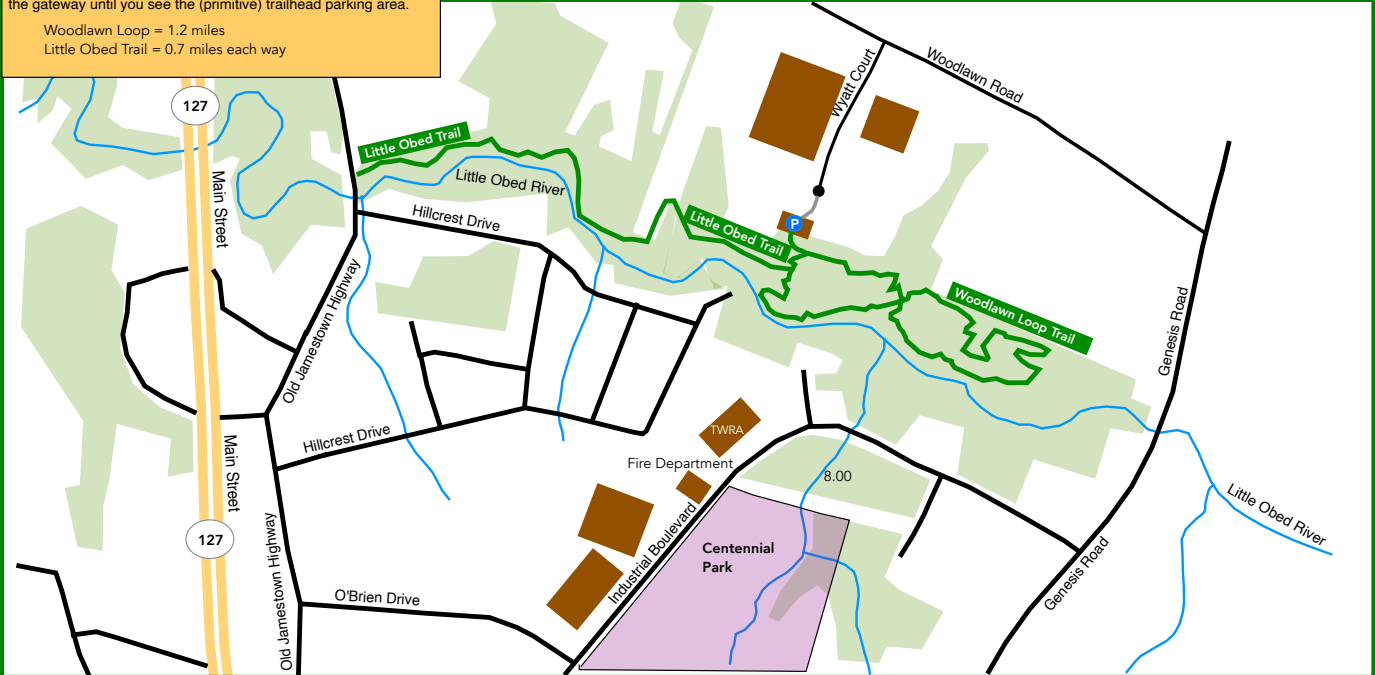

Driving Directions

Take Woodlawn Road off Genesis Road and turn left on to Wyatt Court. Proceed to the end of the paved road and continue, though the gateway until you see the (primitive) trailhead parking area.

Woodlawn Loop = 1.2 miles

Little Obed Trail = 0.7 miles each way

Woodlawn Loop & Little Obed Trail

Friends of the Trails

a 501(c)3 not-for-profit organization

For more trail maps go to
www.crossvilletrails.com