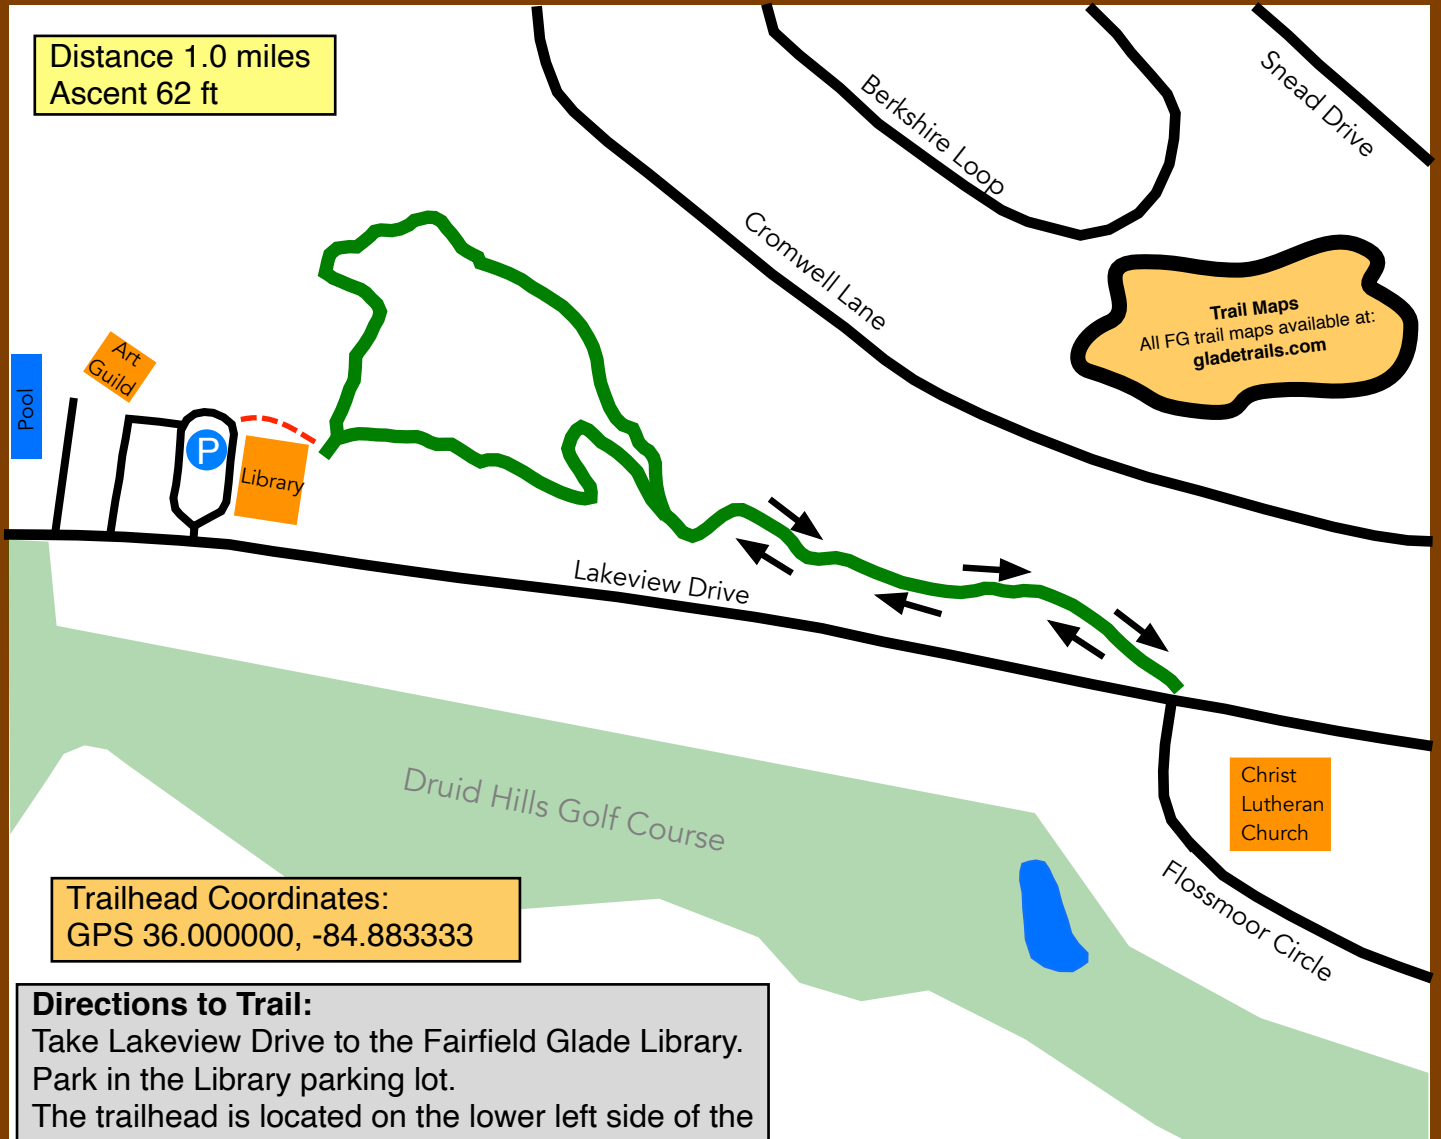

Fairfield Glade Library Trail

Walking

Distance 1.0 miles
Ascent 62 ft

Trailhead Coordinates:
GPS 36.000000, -84.883333

Directions to Trail:

Take Lakeview Drive to the Fairfield Glade Library. Park in the Library parking lot. The trailhead is located on the lower left side of the library, near the restrooms.

Trail Description:

This is a lollipop trail--the loop can be hiked either clockwise or counterclockwise. When you get to the end of the "stick" at Lakeview Drive, turn around and retrace your steps back to the loop.

Key

-  Paved Roads
-  Library Trail
-  Path to Trailhead

Courtesy of the FG Trails Committee and Friends of the Trails

UTILIZE TRAILS AT YOUR OWN RISK AND BEWARE OF WILDLIFE. Only utilize trails if you are in good health and have no ailments preventing physical activity. Trail is marked with yellow blazes on trees. Please stay on trails and off private property.