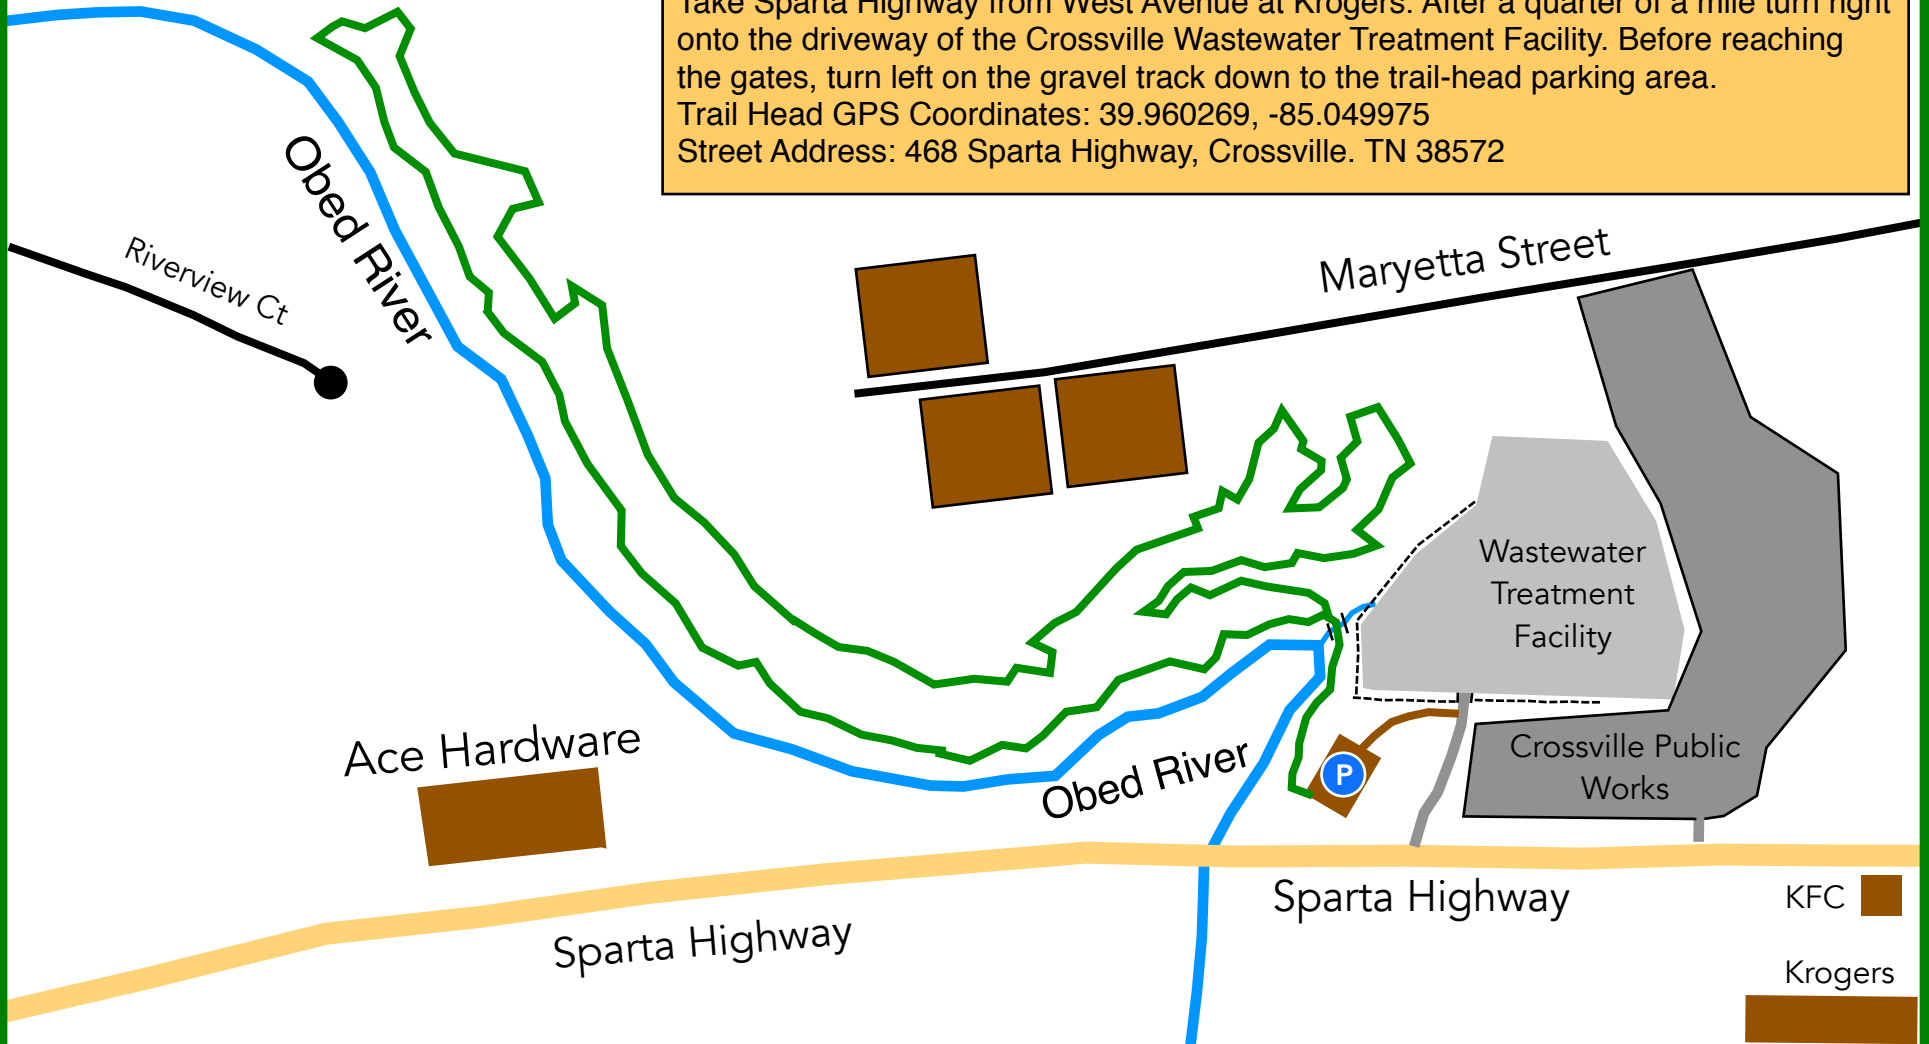

Maryetta Trail

Length 1.6 miles

Driving Directions

Take Sparta Highway from West Avenue at Krogers. After a quarter of a mile turn right onto the driveway of the Crossville Wastewater Treatment Facility. Before reaching the gates, turn left on the gravel track down to the trail-head parking area.

Trail Head GPS Coordinates: 39.960269, -85.049975

Street Address: 468 Sparta Highway, Crossville. TN 38572

Friends of the Trails

a 501(c)3 not-for-profit organization

For more trail maps go to
www.time2meet.com/trails/