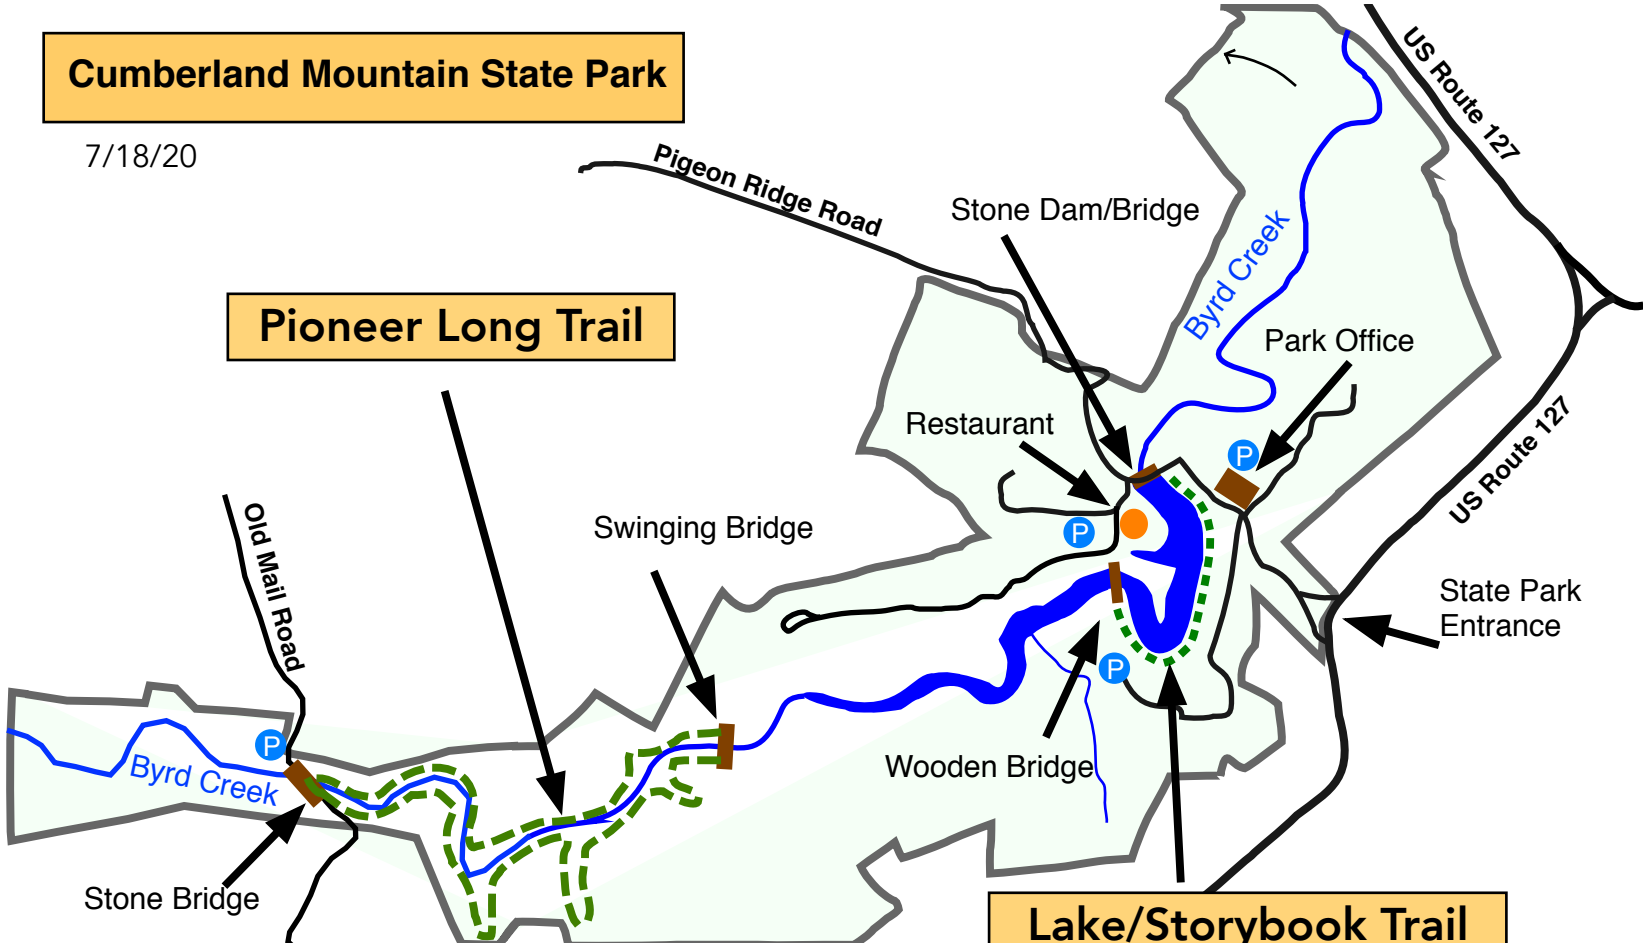

Cumberland Mountain State Park

7/18/20

Pioneer Long Trail

Lake/Storybook Trail