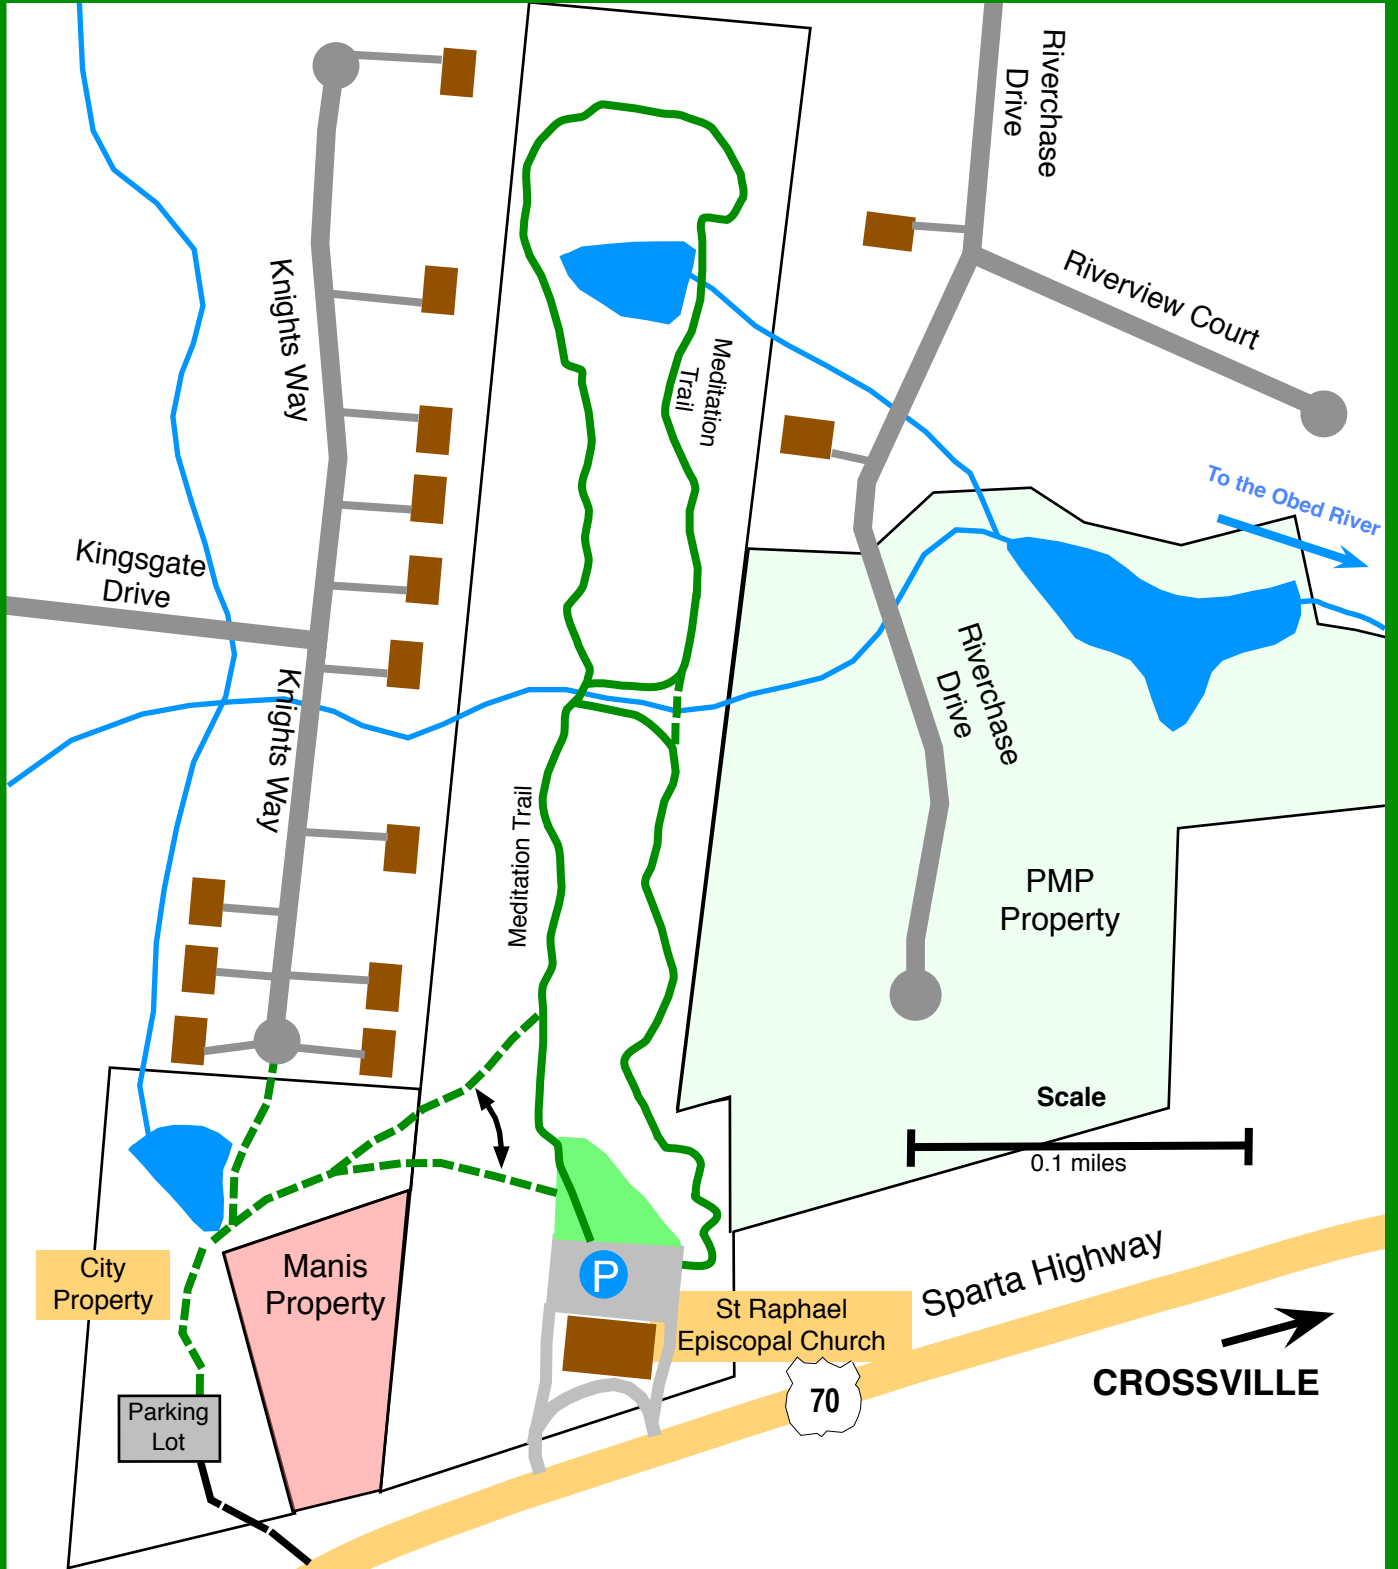

St Raphael Episcopal Church Meditation Trail - 1.0 miles

Friends of the Trails

a 501(c)3 not-for-profit organization

For more trail maps go to
www.time2meet.com/trails/

8/31/2018